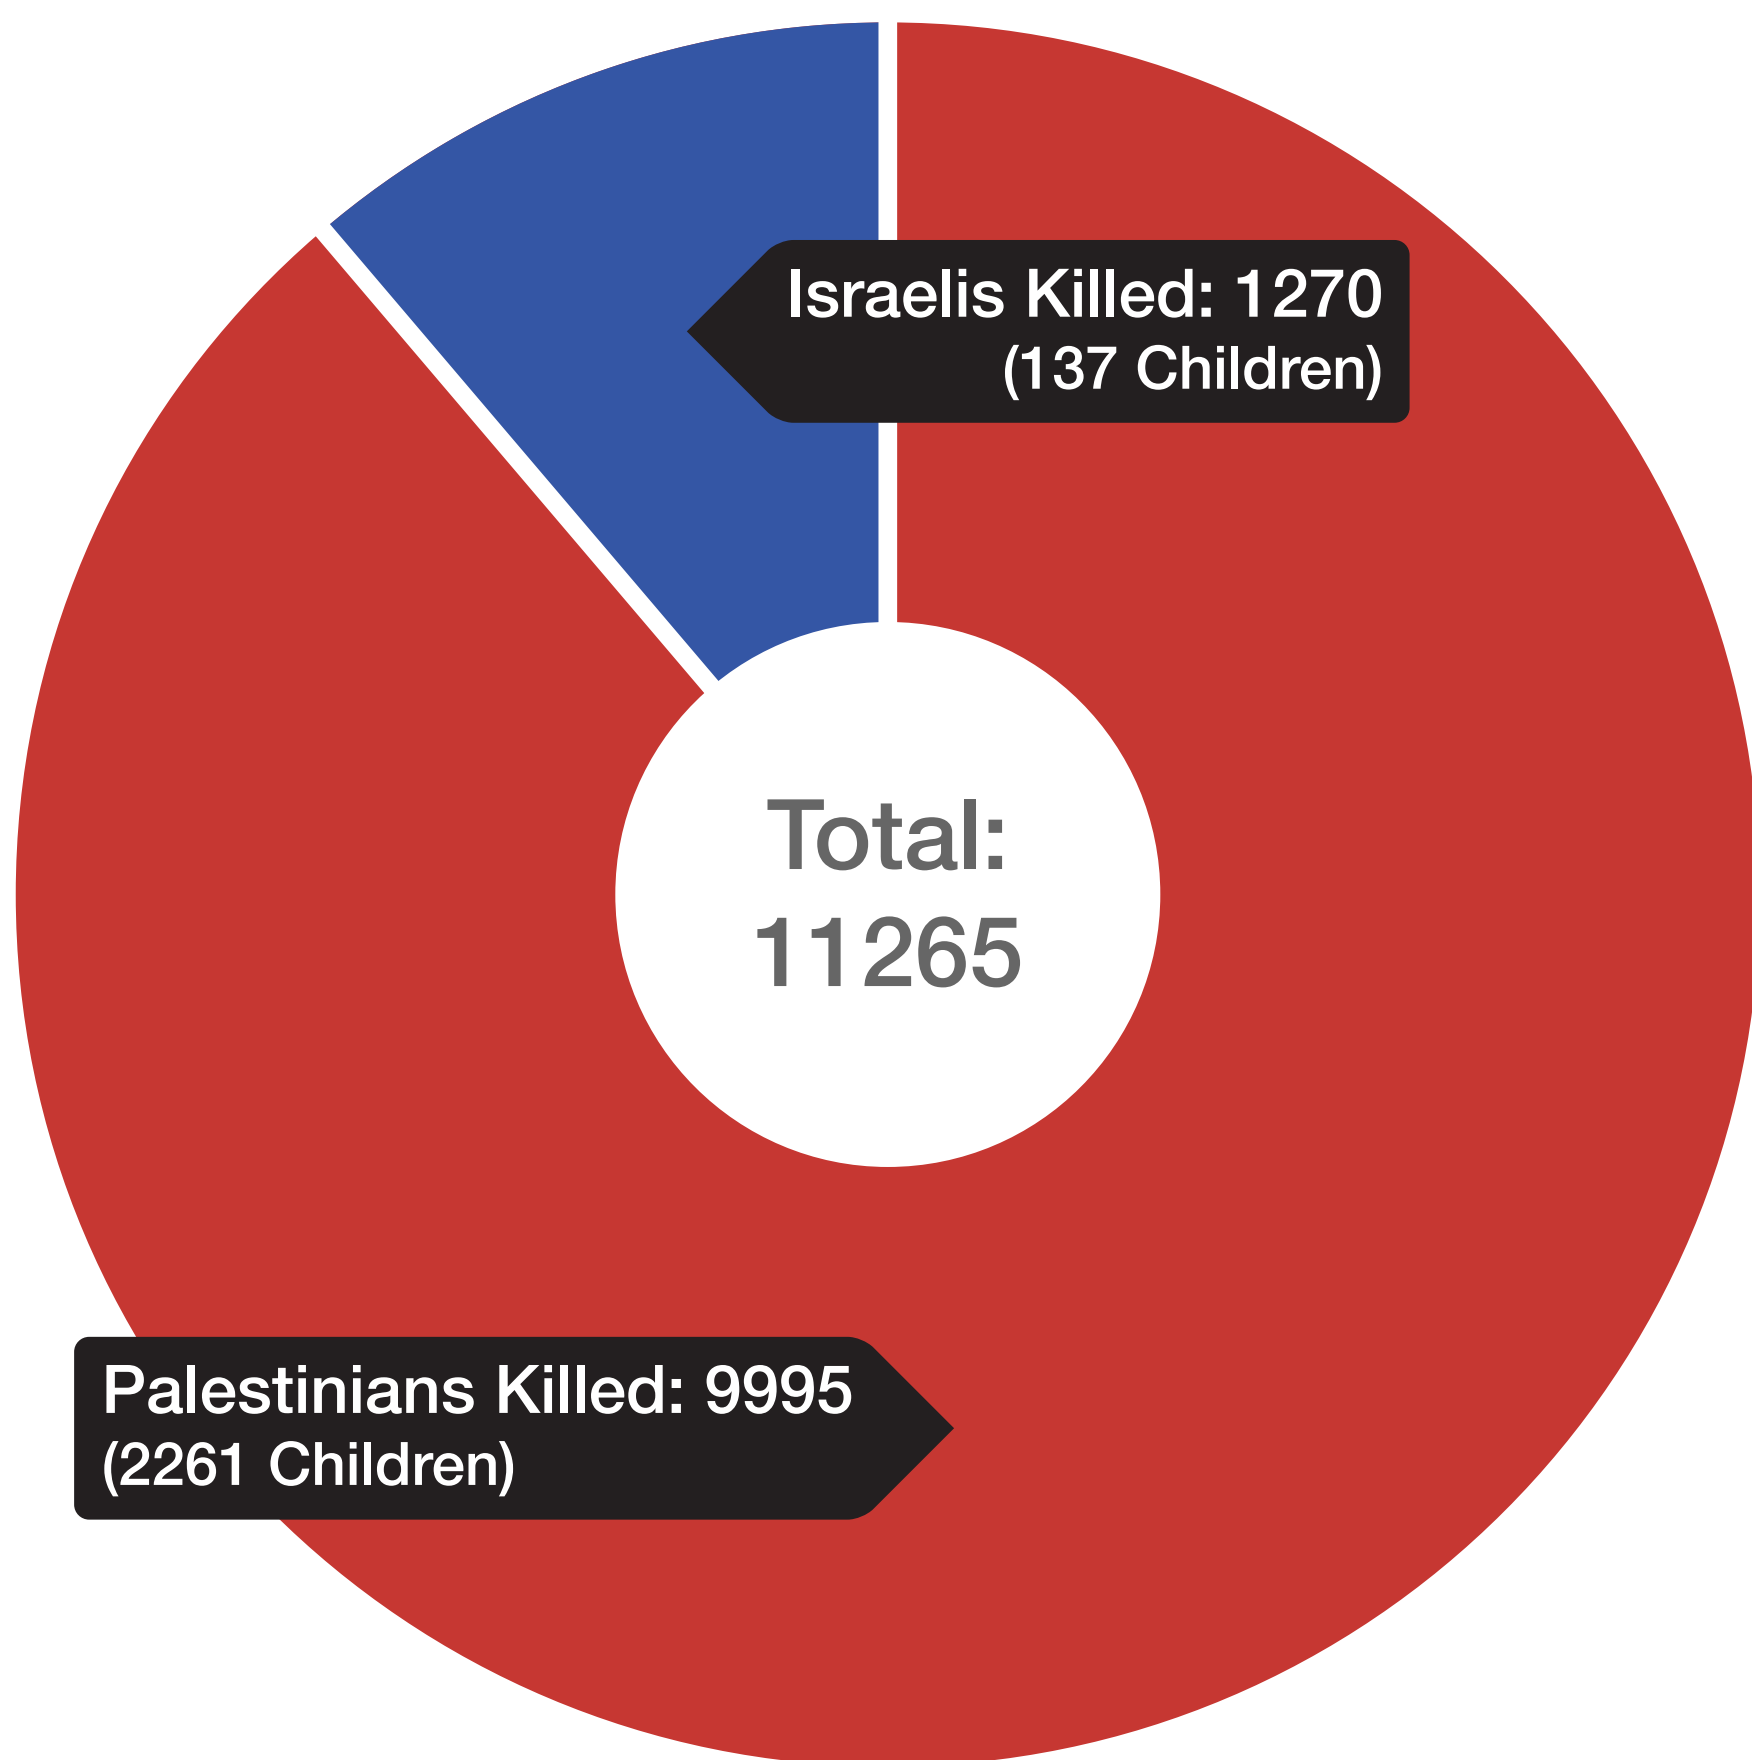

NUMBER OF PEOPLE KILLED IN THE ISRAEL-PALESTINE CONFLICT

FROM SEPTEMBER 29, 2000 THROUGH FEBRUARY 18, 2020

■ Palestinians Killed ■ Israelis Killed